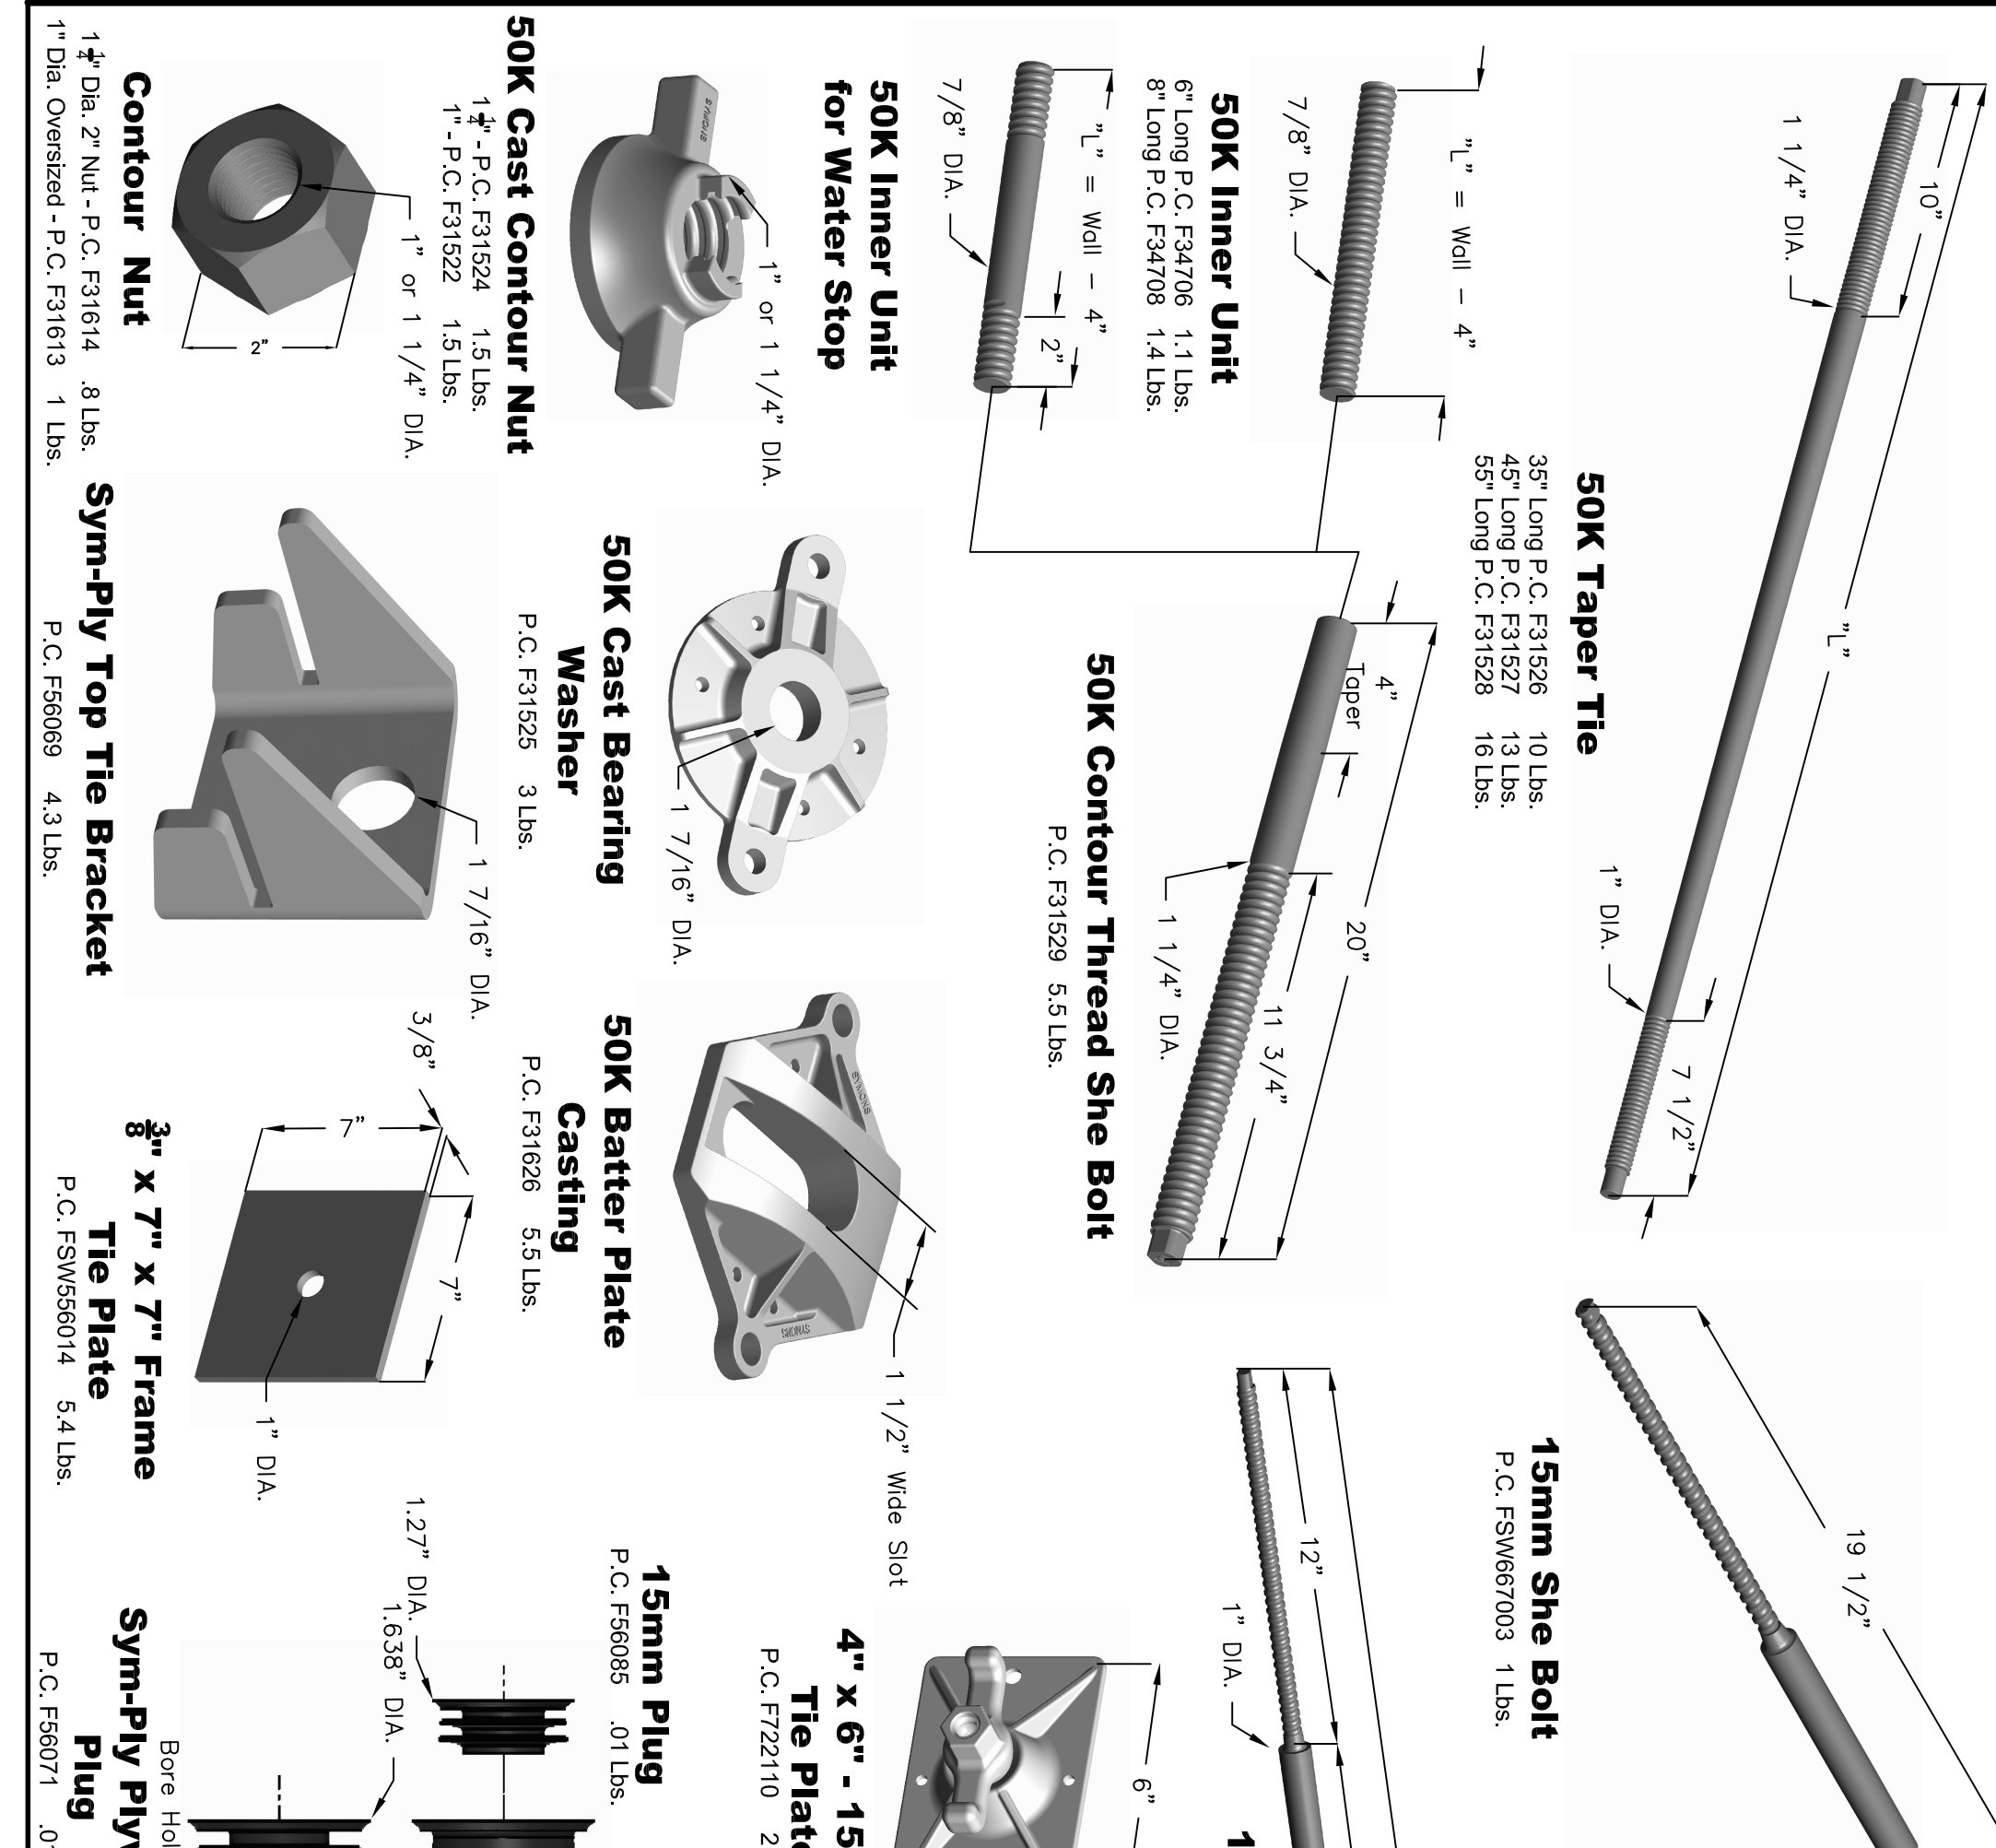

Sym-Ply IDENTIFICATION SHEET

THIS CHART WILL ASSIST IN ORDER PREPARATION AND IN THE PREPARATION OF RETURN EQUIPMENT LISTS FOR ALL SYM-PLY SYSTEM COMPONENTS AND ASSOCIATED COMPONENTS WHEN PLACING AN ORDER EITHER BY MAIL OR BY PHONE. PLEASE IDENTIFY EACH COMPONENT BY ITS CORRECT NAME AND PRODUCT CODE NUMBER. SHOULD YOU HAVE ANY QUESTIONS ABOUT AVAILABILITY OF A SPECIAL PRODUCT, PLEASE CONTACT YOUR SYMONS ACCOUNT MANAGER OR SYMONS DISTRIBUTION CENTER.

CODE	PRODUCT	WEIGHT (lbs)	PRODUCT	WEIGHT (lbs)	PRODUCT	WEIGHT (lbs)		
F56001	36" x 8" Panel	166	F56006	6" x 8" Panel	53	F56035	8" Outside Corner	26
F56011	36" x 6" Panel	134	F56016	6" x 6" Panel	39	F56036	6" Outside Corner	28
F56021	30" x 8" Panel	84	F56026	6" x 4" Panel	28	F56037	4" Outside Corner	18
F56031	30" x 6" Panel	64	F56032	2" x 8" Filler	38	F56010	12" x 8" Stripping Filler	144
F56002	30" x 8" Panel	151	F56017	2" x 6" Filler	29	F56020	12" x 8" Stripping Filler	109
F56012	30" x 6" Panel	117	F56027	2" x 4" Filler	20	F56030	12" x 4" Stripping Filler	74
F56022	30" x 4" Panel	47	F56008	1" x 8" Filler	33	F56091	12" x 8" Stripping Corner	226
F56042	30" x 2" Panel	78	F56018	1" x 6" Filler	25	F56090	12" x 6" Stripping Corner	172
F56003	24" x 8" Panel	128	F56028	1" x 4" Filler	17	F56089	12" x 4" Stripping Corner	116
F56013	24" x 6" Panel	106	F56039	14" x 8" Slip Plate	71	F56101	14" x 8" Slip Plate	62
F56023	24" x 6" Panel	39	F56038	14" x 6" Slip Plate	39	F56102	14" x 6" Slip Plate	39
F56043	24" x 2" Panel	80	F56033	12" x 8" Inside Corner	171	F40286	3/4" Hardened Washer	0.03
F56015	12" x 6" Panel	69	F56032	12" x 6" Inside Corner	133			
F56025	12" x 4" Panel	43	F56033	12" x 4" Inside Corner	93			
F56045	12" x 2" Panel	28						