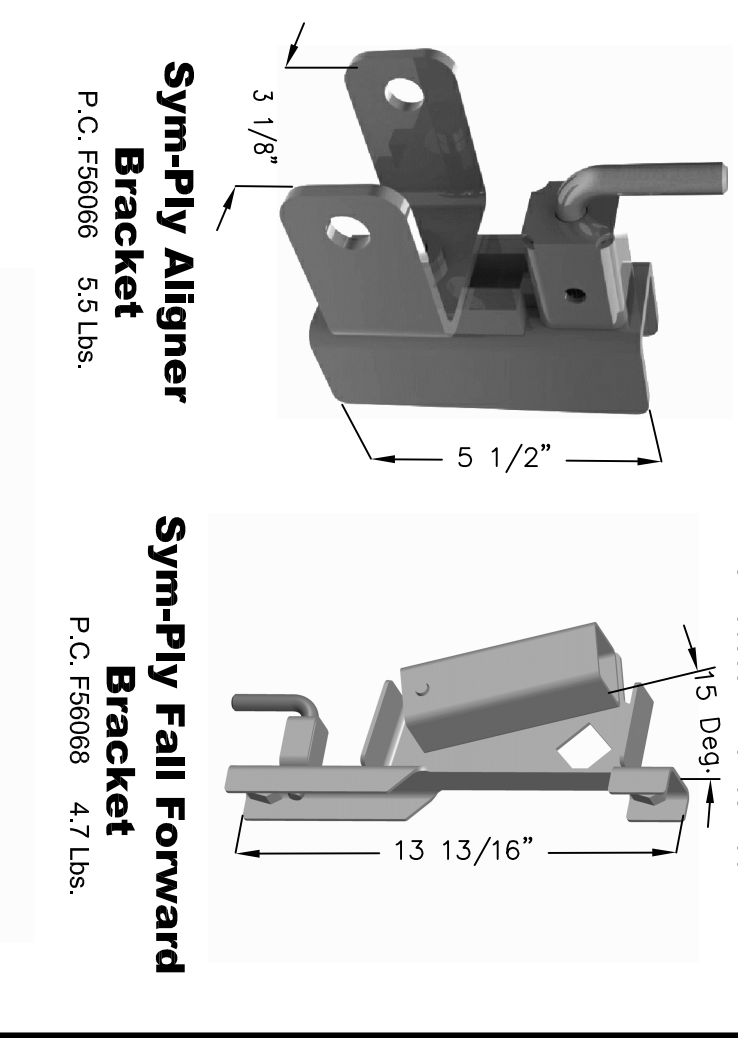

Sym-Ply IDENTIFICATION SHEET

THIS CHART WILL ASSIST IN ORDER PREPARATION AND IN THE PREPARATION OF RETURN EQUIPMENT LISTS FOR ALL SYM-PLY SYSTEM COMPONENTS AND ASSOCIATED COMPONENTS WHEN PLACING AN ORDER EITHER BY MAIL OR BY PHONE. PLEASE IDENTIFY EACH COMPONENT BY ITS CORRECT NAME AND PRODUCT CODE NUMBER. SHOULD YOU HAVE ANY QUESTIONS ABOUT AVAILABILITY OF A SPECIAL PRODUCT, PLEASE CONTACT YOUR SYMONS ACCOUNT MANAGER OR SYMONS DISTRIBUTION CENTER.

CODE	PRODUCT	WEIGHT (lbs)	PRODUCT	WEIGHT (lbs)	PRODUCT	WEIGHT (lbs)		
F56001	36" x 8" Panel	166	F56006	6" x 8" Panel	53	F56035	8" Outside Corner	26
F56011	36" x 6" Panel	134	F56016	6" x 6" Panel	39	F56036	6" Outside Corner	28
F56021	30" x 8" Panel	84	F56026	6" x 4" Panel	28	F56037	4" Outside Corner	18
F56031	30" x 6" Panel	64	F56032	2" x 8" Filler	38	F56010	12" x 8" Stripping Filler	144
F56002	30" x 8" Panel	151	F56017	2" x 6" Filler	29	F56020	12" x 8" Stripping Filler	109
F56012	30" x 6" Panel	117	F56027	2" x 4" Filler	20	F56030	12" x 4" Stripping Filler	74
F56022	30" x 4" Panel	47	F56008	1" x 8" Filler	33	F56091	12" x 8" Stripping Corner	226
F56042	30" x 2" Panel	78	F56018	1" x 6" Filler	25	F56090	12" x 6" Stripping Corner	172
F56003	24" x 8" Panel	128	F56028	1" x 4" Filler	17	F56089	12" x 4" Stripping Corner	116
F56013	24" x 6" Panel	106	F56039	14" x 8" Slip Plate	71	F56101	14" x 8" Slip Plate	62
F56023	24" x 6" Panel	39	F56038	14" x 6" Slip Plate	39	F56102	14" x 6" Slip Plate	39
F56043	24" x 2" Panel	80	F56033	12" x 8" Inside Corner	171	F40286	3/4" Hardened Washer	0.03
F56015	12" x 6" Panel	69	F56032	12" x 6" Inside Corner	133			
F56025	12" x 4" Panel	43	F56033	12" x 4" Inside Corner	93			
F56045	12" x 2" Panel	28						