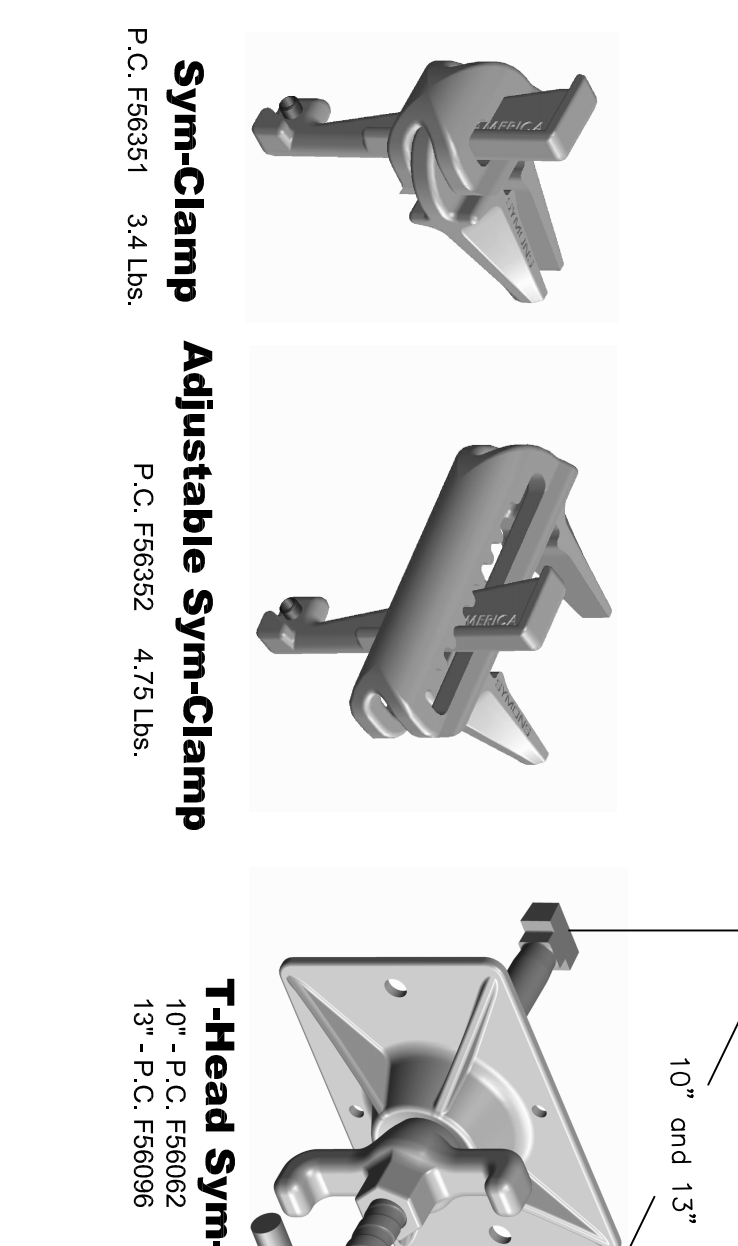

Sym-Ply IDENTIFICATION SHEET

THIS CHART WILL ASSIST IN ORDER PREPARATION AND IN THE PREPARATION OF RETURN EQUIPMENT LISTS FOR ALL SYM-PLY SYSTEM COMPONENTS AND ASSOCIATED COMPONENTS WHEN PLACING AN ORDER EITHER BY MAIL OR BY PHONE. PLEASE IDENTIFY EACH COMPONENT BY ITS CORRECT NAME AND PRODUCT CODE NUMBER. SHOULD YOU HAVE ANY QUESTIONS ABOUT AVAILABILITY OF A SPECIAL PRODUCT, PLEASE CONTACT YOUR SYMONS ACCOUNT MANAGER OR SYMONS DISTRIBUTION CENTER.

CODE	PRODUCT	WEIGHT (lbs)	PRODUCT	WEIGHT (lbs)	PRODUCT	WEIGHT (lbs)		
F56001	36" x 8" Panel	166	F56006	6" x 8" Panel	53	F56035	8" Outside Corner	26
F56011	36" x 6" Panel	134	F56016	6" x 6" Panel	39	F56036	6" Outside Corner	28
F56021	30" x 8" Panel	84	F56026	6" x 4" Panel	28	F56037	4" Outside Corner	18
F56031	30" x 6" Panel	64	F56032	2" x 8" Filler	38	F56010	12" x 8" Stripping Filler	144
F56002	30" x 8" Panel	151	F56017	2" x 6" Filler	29	F56020	12" x 8" Stripping Filler	109
F56012	30" x 6" Panel	117	F56027	2" x 4" Filler	20	F56030	12" x 4" Stripping Filler	74
F56022	30" x 4" Panel	47	F56008	1" x 8" Filler	33	F56091	12" x 8" Stripping Corner	226
F56042	30" x 2" Panel	78	F56018	1" x 6" Filler	25	F56090	12" x 6" Stripping Corner	172
F56003	24" x 8" Panel	128	F56028	1" x 4" Filler	17	F56089	12" x 4" Stripping Corner	116
F56013	24" x 6" Panel	106	F56039	14" x 8" Slip Plate	71	F56101	14" x 8" Slip Plate	62
F56023	24" x 6" Panel	39	F56038	14" x 6" Slip Plate	39	F56102	14" x 6" Slip Plate	39
F56043	24" x 2" Panel	80	F56033	12" x 8" Inside Corner	171	F40286	3/4" Hardened Washer	0.03
F56015	12" x 6" Panel	69	F56032	12" x 6" Inside Corner	133			
F56025	12" x 4" Panel	43	F56033	12" x 4" Inside Corner	93			
F56045	12" x 2" Panel	28						