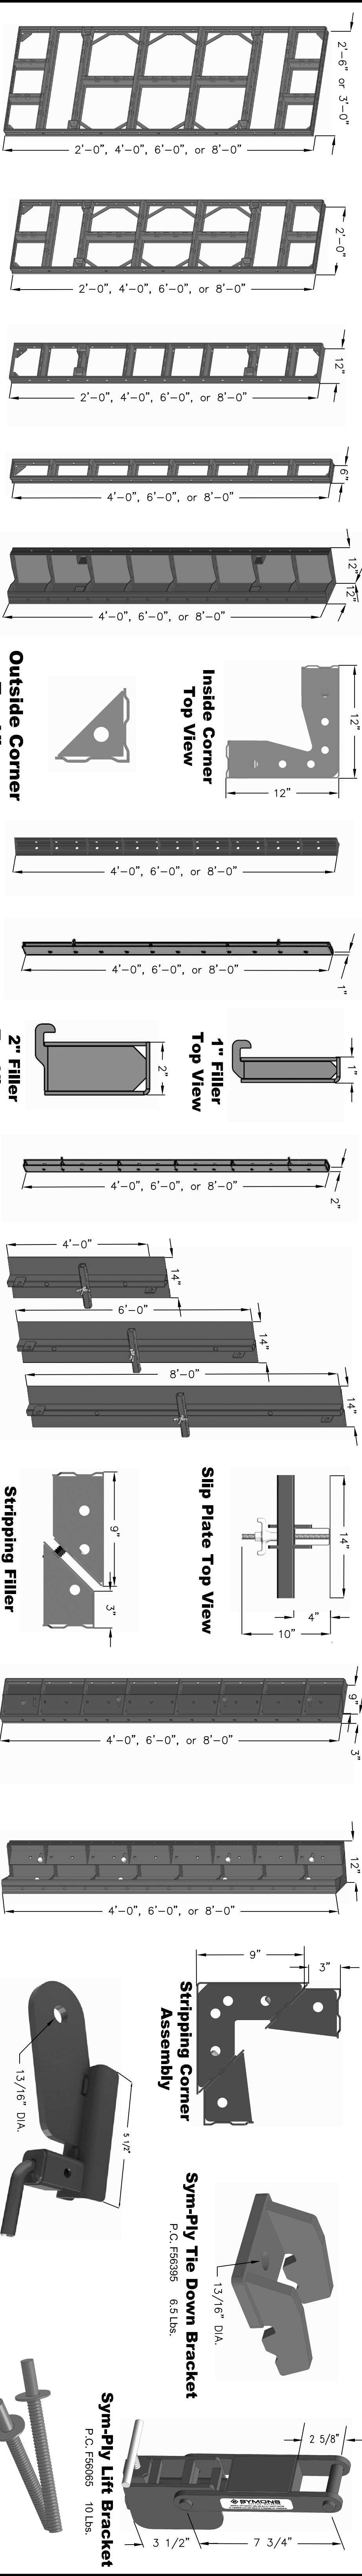

Sym-Ply IDENTIFICATION SHEET

THIS CHART WILL ASSIST IN ORDER PREPARATION AND IN THE PREPARATION OF RETURN EQUIPMENT LISTS FOR ALL SYM-PLY SYSTEM COMPONENTS AND ASSOCIATED COMPONENTS WHEN PLACING AN ORDER EITHER BY MAIL OR BY PHONE. PLEASE IDENTIFY EACH COMPONENT BY ITS CORRECT NAME AND PRODUCT CODE NUMBER. SHOULD YOU HAVE ANY QUESTIONS ABOUT AVAILABILITY OF A SPECIAL PRODUCT, PLEASE CONTACT YOUR SYMONS ACCOUNT MANAGER OR SYMONS DISTRIBUTION CENTER.

CODE	PRODUCT	WEIGHT (lbs)	PRODUCT	WEIGHT (lbs)	PRODUCT	WEIGHT (lbs)		
F56001	36" x 8" Panel	166	F56006	6" x 8" Panel	53	F56035	8" Outside Corner	26
F56011	36" x 6" Panel	134	F56016	6" x 6" Panel	39	F56036	6" Outside Corner	28
F56021	30" x 8" Panel	84	F56026	6" x 4" Panel	28	F56037	4" Outside Corner	18
F56031	30" x 6" Panel	64	F56032	2" x 8" Filler	38	F56010	12" x 8" Stripping Filler	144
F56002	30" x 8" Panel	151	F56017	2" x 6" Filler	29	F56020	12" x 8" Stripping Filler	109
F56012	30" x 6" Panel	117	F56027	2" x 4" Filler	20	F56030	12" x 4" Stripping Filler	74
F56022	30" x 4" Panel	47	F56008	1" x 8" Filler	33	F56091	12" x 8" Stripping Corner	226
F56042	30" x 2" Panel	78	F56018	1" x 6" Filler	25	F56090	12" x 6" Stripping Corner	172
F56003	24" x 8" Panel	128	F56028	1" x 4" Filler	17	F56089	12" x 4" Stripping Corner	116
F56013	24" x 6" Panel	106	F56039	14" x 8" Slip Plate	71	F56101	14" x 8" Slip Plate	62
F56023	24" x 6" Panel	39	F56038	14" x 6" Slip Plate	39	F56102	14" x 6" Slip Plate	39
F56043	24" x 2" Panel	80	F56033	12" x 8" Inside Corner	171	F40286	3/4" Hardened Washer	0.03
F56015	12" x 6" Panel	69	F56032	12" x 6" Inside Corner	133			
F56025	12" x 4" Panel	43	F56033	12" x 4" Inside Corner	93			
F56045	12" x 2" Panel	28						

FOR _____

JOB _____

LOCATION _____

DATE _____

DRAWING NO. _____

SHEET _____

BY DAYTON SUPERIOR
 2400 ARTHUR AVENUE
 ELK GROVE VILLAGE, IL 60007
 PHONE (800) 800-7652
 Website: www.DaytonSuperior.com