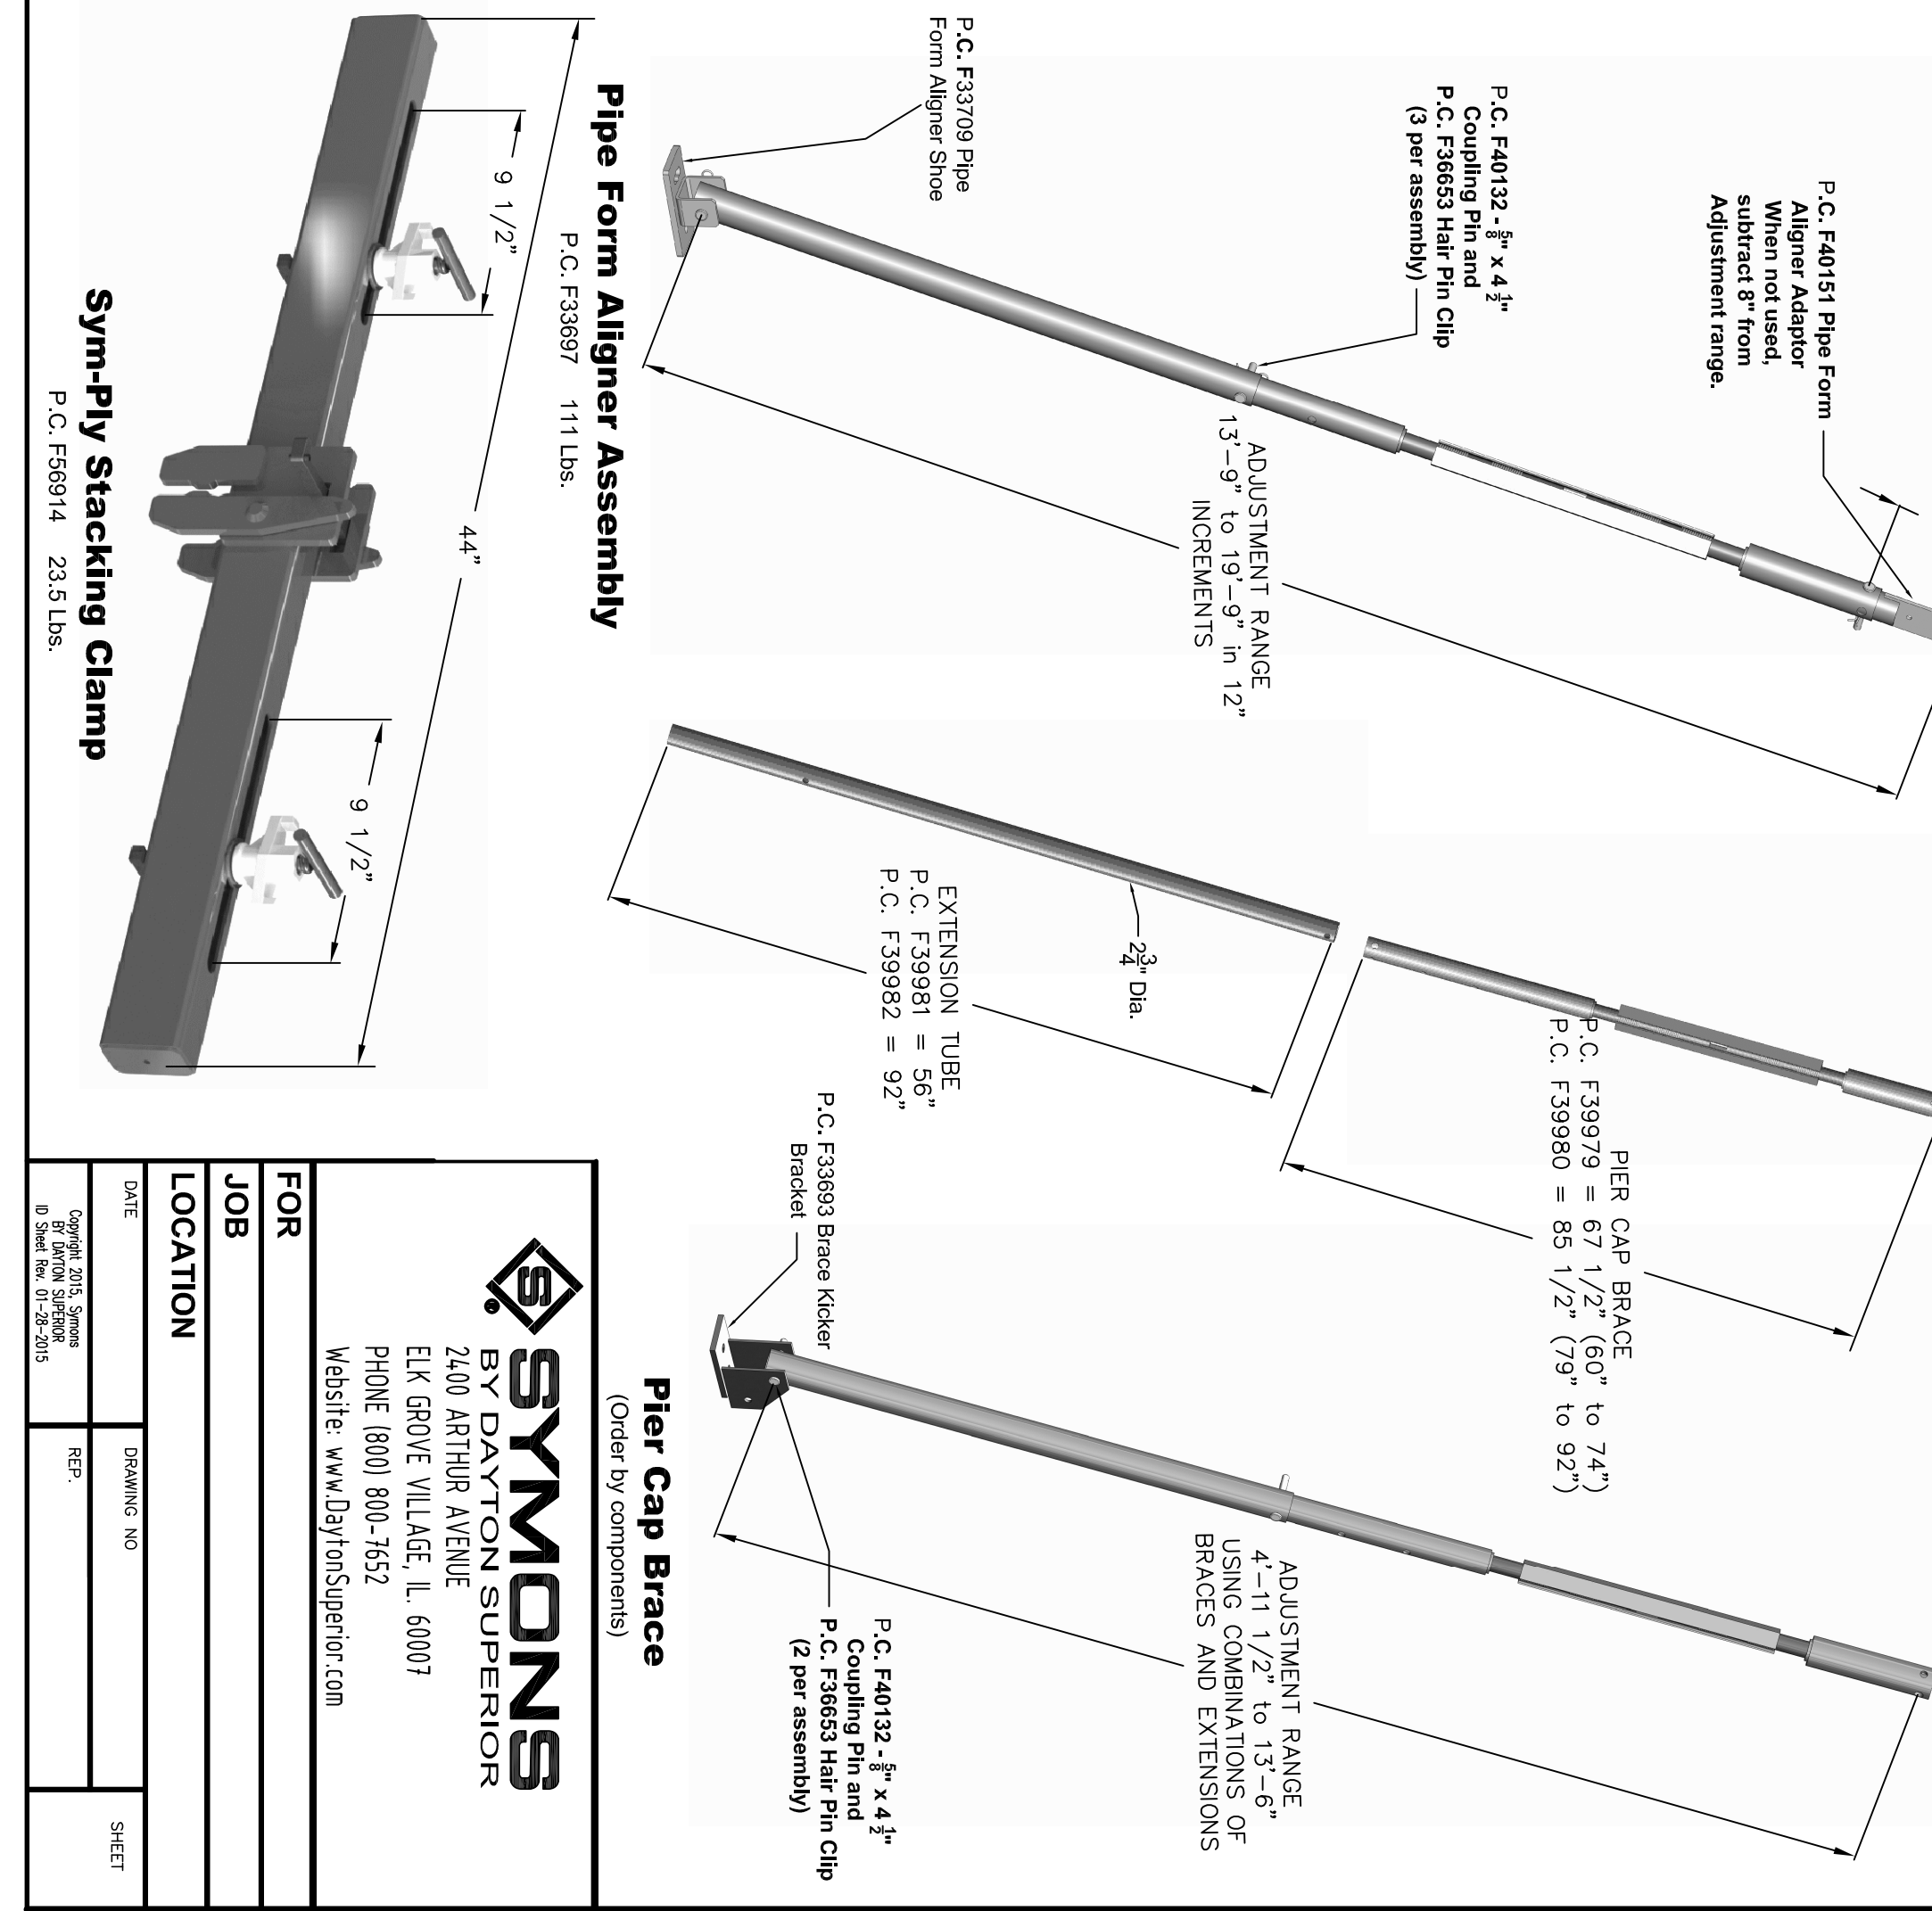

Sym-Ply IDENTIFICATION SHEET

THIS CHART WILL ASSIST IN ORDER PREPARATION AND IN THE PREPARATION OF RETURN EQUIPMENT LISTS FOR ALL SYM-PLY SYSTEM COMPONENTS AND ASSOCIATED COMPONENTS WHEN PLACING AN ORDER EITHER BY MAIL OR BY PHONE. PLEASE IDENTIFY EACH COMPONENT BY ITS CORRECT NAME AND PRODUCT CODE NUMBER. SHOULD YOU HAVE ANY QUESTIONS ABOUT AVAILABILITY OF A SPECIAL PRODUCT, PLEASE CONTACT YOUR SYMONS ACCOUNT MANAGER OR SYMONS DISTRIBUTION CENTER.

CODE	PRODUCT	WEIGHT (lbs)	PRODUCT	WEIGHT (lbs)	PRODUCT	WEIGHT (lbs)		
F56001	36" x 8" Panel	166	F56006	6" x 8" Panel	53	F56035	8" Outside Corner	26
F56011	36" x 6" Panel	134	F56016	6" x 6" Panel	39	F56036	6" Outside Corner	28
F56021	30" x 8" Panel	84	F56026	6" x 4" Panel	28	F56037	4" Outside Corner	18
F56031	30" x 6" Panel	64	F56032	2" x 8" Filler	38	F56010	12" x 8" Stripping Filler	144
F56002	30" x 8" Panel	151	F56017	2" x 6" Filler	29	F56020	12" x 8" Stripping Filler	109
F56012	30" x 6" Panel	117	F56027	2" x 4" Filler	20	F56030	12" x 4" Stripping Filler	74
F56022	30" x 4" Panel	47	F56008	1" x 8" Filler	33	F56091	12" x 8" Stripping Corner	226
F56042	30" x 2" Panel	78	F56018	1" x 6" Filler	25	F56090	12" x 6" Stripping Corner	172
F56003	24" x 8" Panel	128	F56028	1" x 4" Filler	17	F56089	12" x 4" Stripping Corner	116
F56013	24" x 6" Panel	106	F56039	14" x 8" Slip Plate	71	F56101	14" x 8" Slip Plate	62
F56023	24" x 6" Panel	39	F56038	14" x 6" Slip Plate	39	F56102	14" x 6" Slip Plate	39
F56043	24" x 2" Panel	80	F56033	12" x 8" Inside Corner	171	F40286	3/4" Hardened Washer	0.03
F56015	12" x 6" Panel	69	F56032	12" x 6" Inside Corner	133			
F56025	12" x 4" Panel	43	F56033	12" x 4" Inside Corner	93			
F56045	12" x 2" Panel	28						