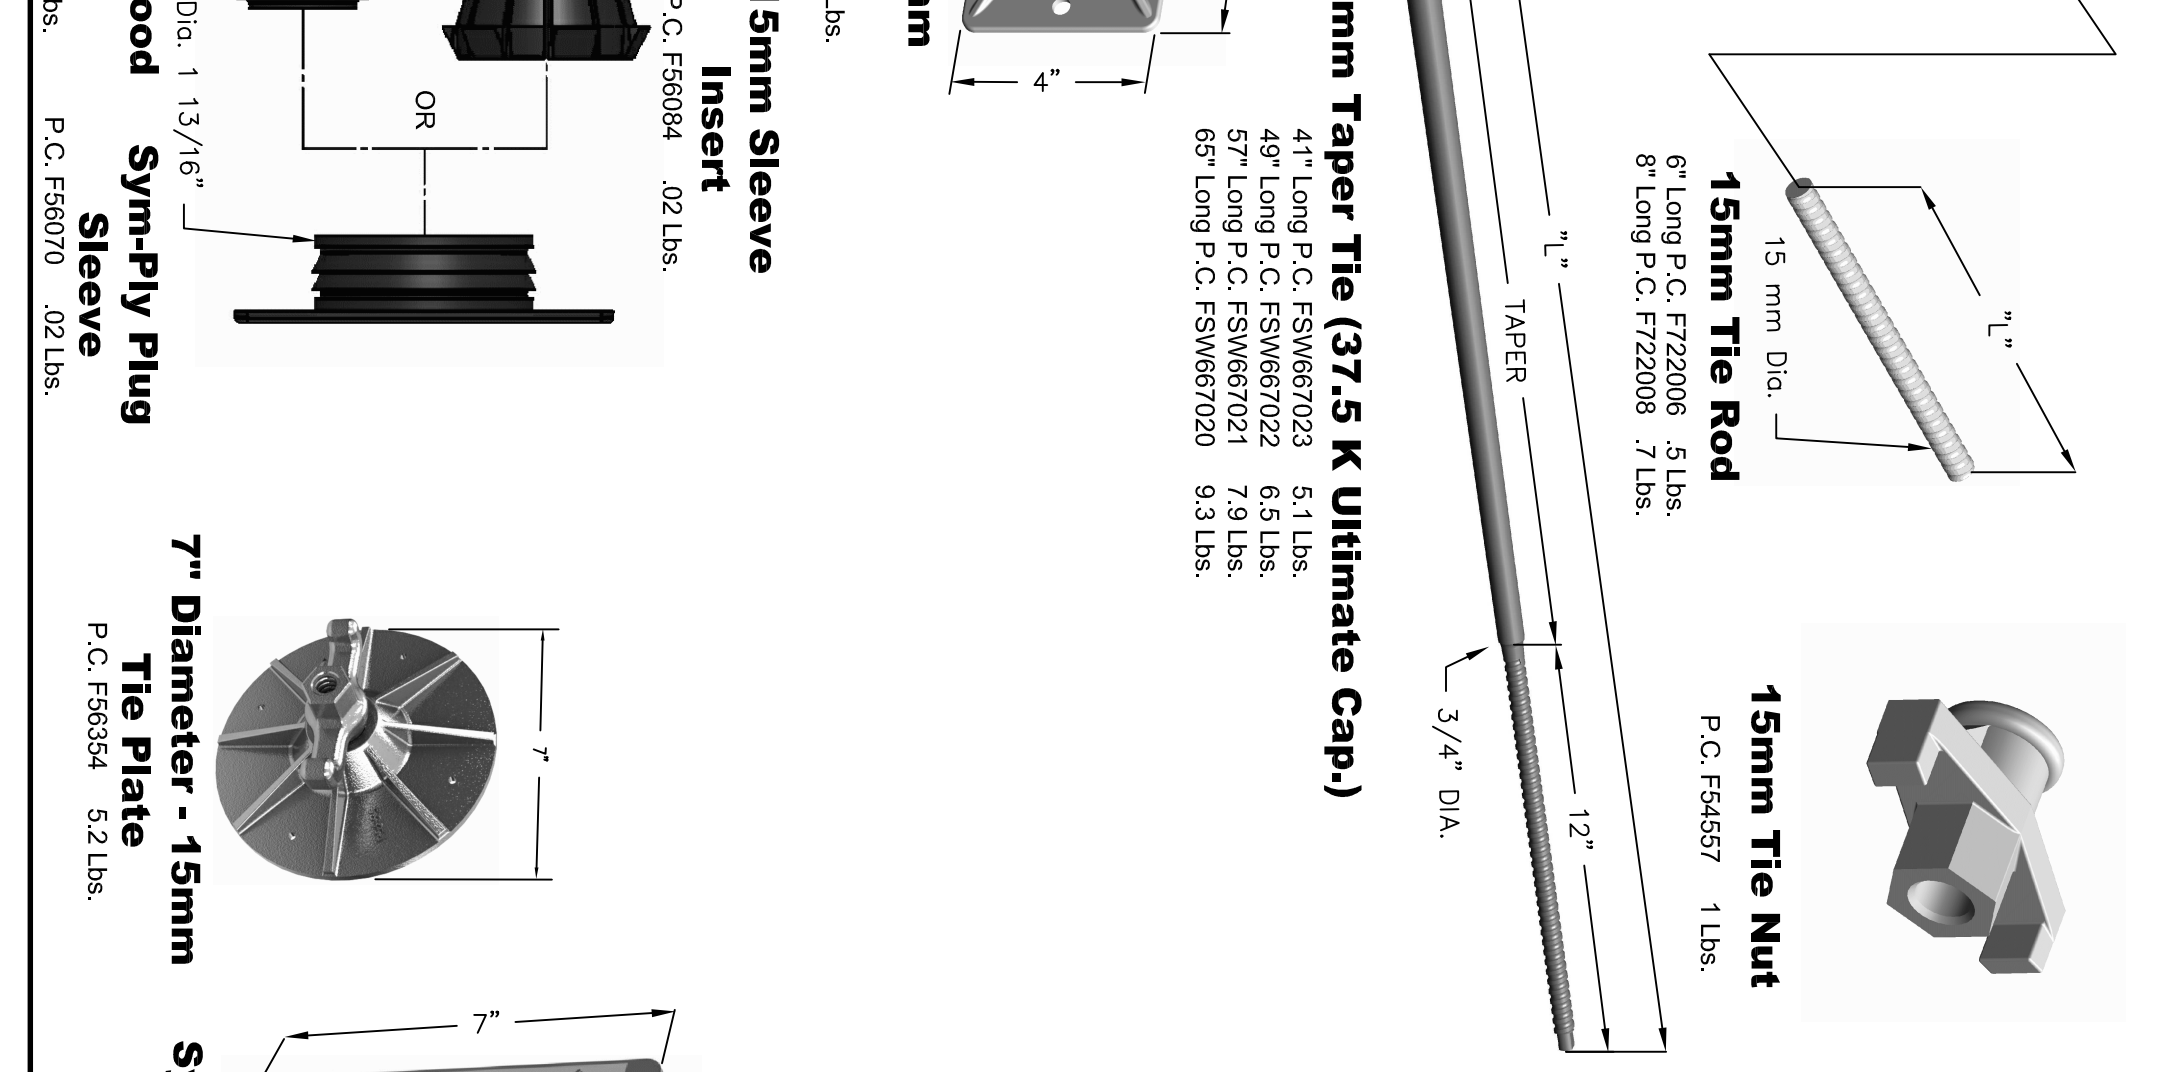

Sym-Ply IDENTIFICATION SHEET

THIS CHART WILL ASSIST IN ORDER PREPARATION AND IN THE PREPARATION OF RETURN EQUIPMENT LISTS FOR ALL SYM-PLY SYSTEM COMPONENTS AND ASSOCIATED COMPONENTS WHEN PLACING AN ORDER EITHER BY MAIL OR BY PHONE. PLEASE IDENTIFY EACH COMPONENT BY ITS CORRECT NAME AND PRODUCT CODE NUMBER. SHOULD YOU HAVE ANY QUESTIONS ABOUT AVAILABILITY OF A SPECIAL PRODUCT, PLEASE CONTACT YOUR SYMONS ACCOUNT MANAGER OR SYMONS DISTRIBUTION CENTER.

CODE	PRODUCT	WEIGHT (lbs)	PRODUCT	WEIGHT (lbs)	PRODUCT	WEIGHT (lbs)		
F56001	36" x 8" Panel	166	F56006	6" x 8" Panel	53	F56035	8" Outside Corner	26
F56011	36" x 6" Panel	134	F56016	6" x 6" Panel	39	F56036	6" Outside Corner	28
F56021	30" x 8" Panel	84	F56026	6" x 4" Panel	28	F56037	4" Outside Corner	18
F56031	30" x 6" Panel	64	F56032	2" x 8" Filler	38	F56010	12" x 8" Stripping Filler	144
F56002	30" x 8" Panel	151	F56017	2" x 6" Filler	29	F56020	12" x 8" Stripping Filler	109
F56012	30" x 6" Panel	117	F56027	2" x 4" Filler	20	F56030	12" x 4" Stripping Filler	74
F56022	30" x 4" Panel	47	F56008	1" x 8" Filler	33	F56091	12" x 8" Stripping Corner	226
F56042	30" x 2" Panel	78	F56018	1" x 6" Filler	25	F56090	12" x 6" Stripping Corner	172
F56003	24" x 8" Panel	128	F56028	1" x 4" Filler	17	F56089	12" x 4" Stripping Corner	116
F56013	24" x 6" Panel	106	F56039	14" x 8" Slip Plate	71	F56101	14" x 8" Slip Plate	62
F56023	24" x 6" Panel	39	F56038	14" x 6" Slip Plate	39	F56102	14" x 6" Slip Plate	39
F56043	24" x 2" Panel	80	F56033	12" x 8" Inside Corner	171	F40286	3/4" Hardened Washer	0.03
F56015	12" x 6" Panel	69	F56032	12" x 6" Inside Corner	133			
F56025	12" x 4" Panel	43	F56033	12" x 4" Inside Corner	93			
F56045	12" x 2" Panel	28						