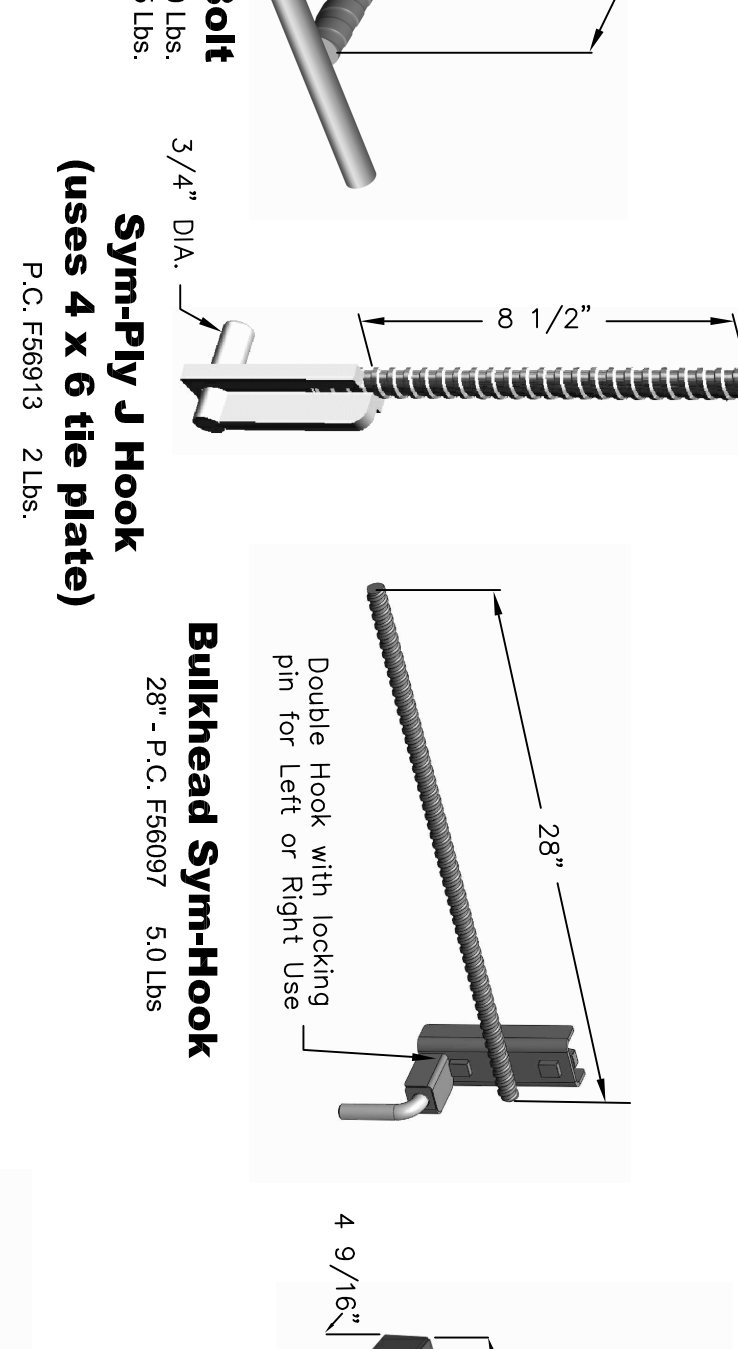

Sym-Ply IDENTIFICATION SHEET

THIS CHART WILL ASSIST IN ORDER PREPARATION AND IN THE PREPARATION OF RETURN EQUIPMENT LISTS FOR ALL SYM-PLY SYSTEM COMPONENTS AND ASSOCIATED COMPONENTS WHEN PLACING AN ORDER EITHER BY MAIL OR BY PHONE. PLEASE IDENTIFY EACH COMPONENT BY ITS CORRECT NAME AND PRODUCT CODE NUMBER. SHOULD YOU HAVE ANY QUESTIONS ABOUT AVAILABILITY OF A SPECIAL PRODUCT, PLEASE CONTACT YOUR SYMONS ACCOUNT MANAGER OR SYMONS DISTRIBUTION CENTER.

CODE	PRODUCT	WEIGHT (lbs)	PRODUCT	WEIGHT (lbs)	PRODUCT	WEIGHT (lbs)		
F56001	36" x 8" Panel	166	F56006	6" x 8" Panel	53	F56035	8" Outside Corner	26
F56011	36" x 6" Panel	134	F56016	6" x 6" Panel	39	F56036	6" Outside Corner	28
F56021	30" x 8" Panel	84	F56026	6" x 4" Panel	28	F56037	4" Outside Corner	18
F56031	30" x 6" Panel	64	F56032	2" x 8" Filler	38	F56010	12" x 8" Stripping Filler	144
F56002	30" x 8" Panel	151	F56017	2" x 6" Filler	29	F56020	12" x 8" Stripping Filler	109
F56012	30" x 6" Panel	117	F56027	2" x 4" Filler	20	F56030	12" x 4" Stripping Filler	74
F56022	30" x 4" Panel	47	F56008	1" x 8" Filler	33	F56091	12" x 8" Stripping Corner	226
F56042	30" x 2" Panel	78	F56018	1" x 6" Filler	25	F56090	12" x 6" Stripping Corner	172
F56003	24" x 8" Panel	128	F56028	1" x 4" Filler	17	F56089	12" x 4" Stripping Corner	116
F56013	24" x 6" Panel	106	F56039	14" x 8" Slip Plate	71	F56101	14" x 8" Slip Plate	62
F56023	24" x 6" Panel	39	F56038	14" x 6" Slip Plate	39	F56102	14" x 6" Slip Plate	39
F56043	24" x 2" Panel	80	F56033	12" x 8" Inside Corner	171	F40286	3/4" Hardened Washer	0.03
F56015	12" x 6" Panel	69	F56032	12" x 6" Inside Corner	133			
F56025	12" x 4" Panel	43	F56033	12" x 4" Inside Corner	93			
F56045	12" x 2" Panel	28						