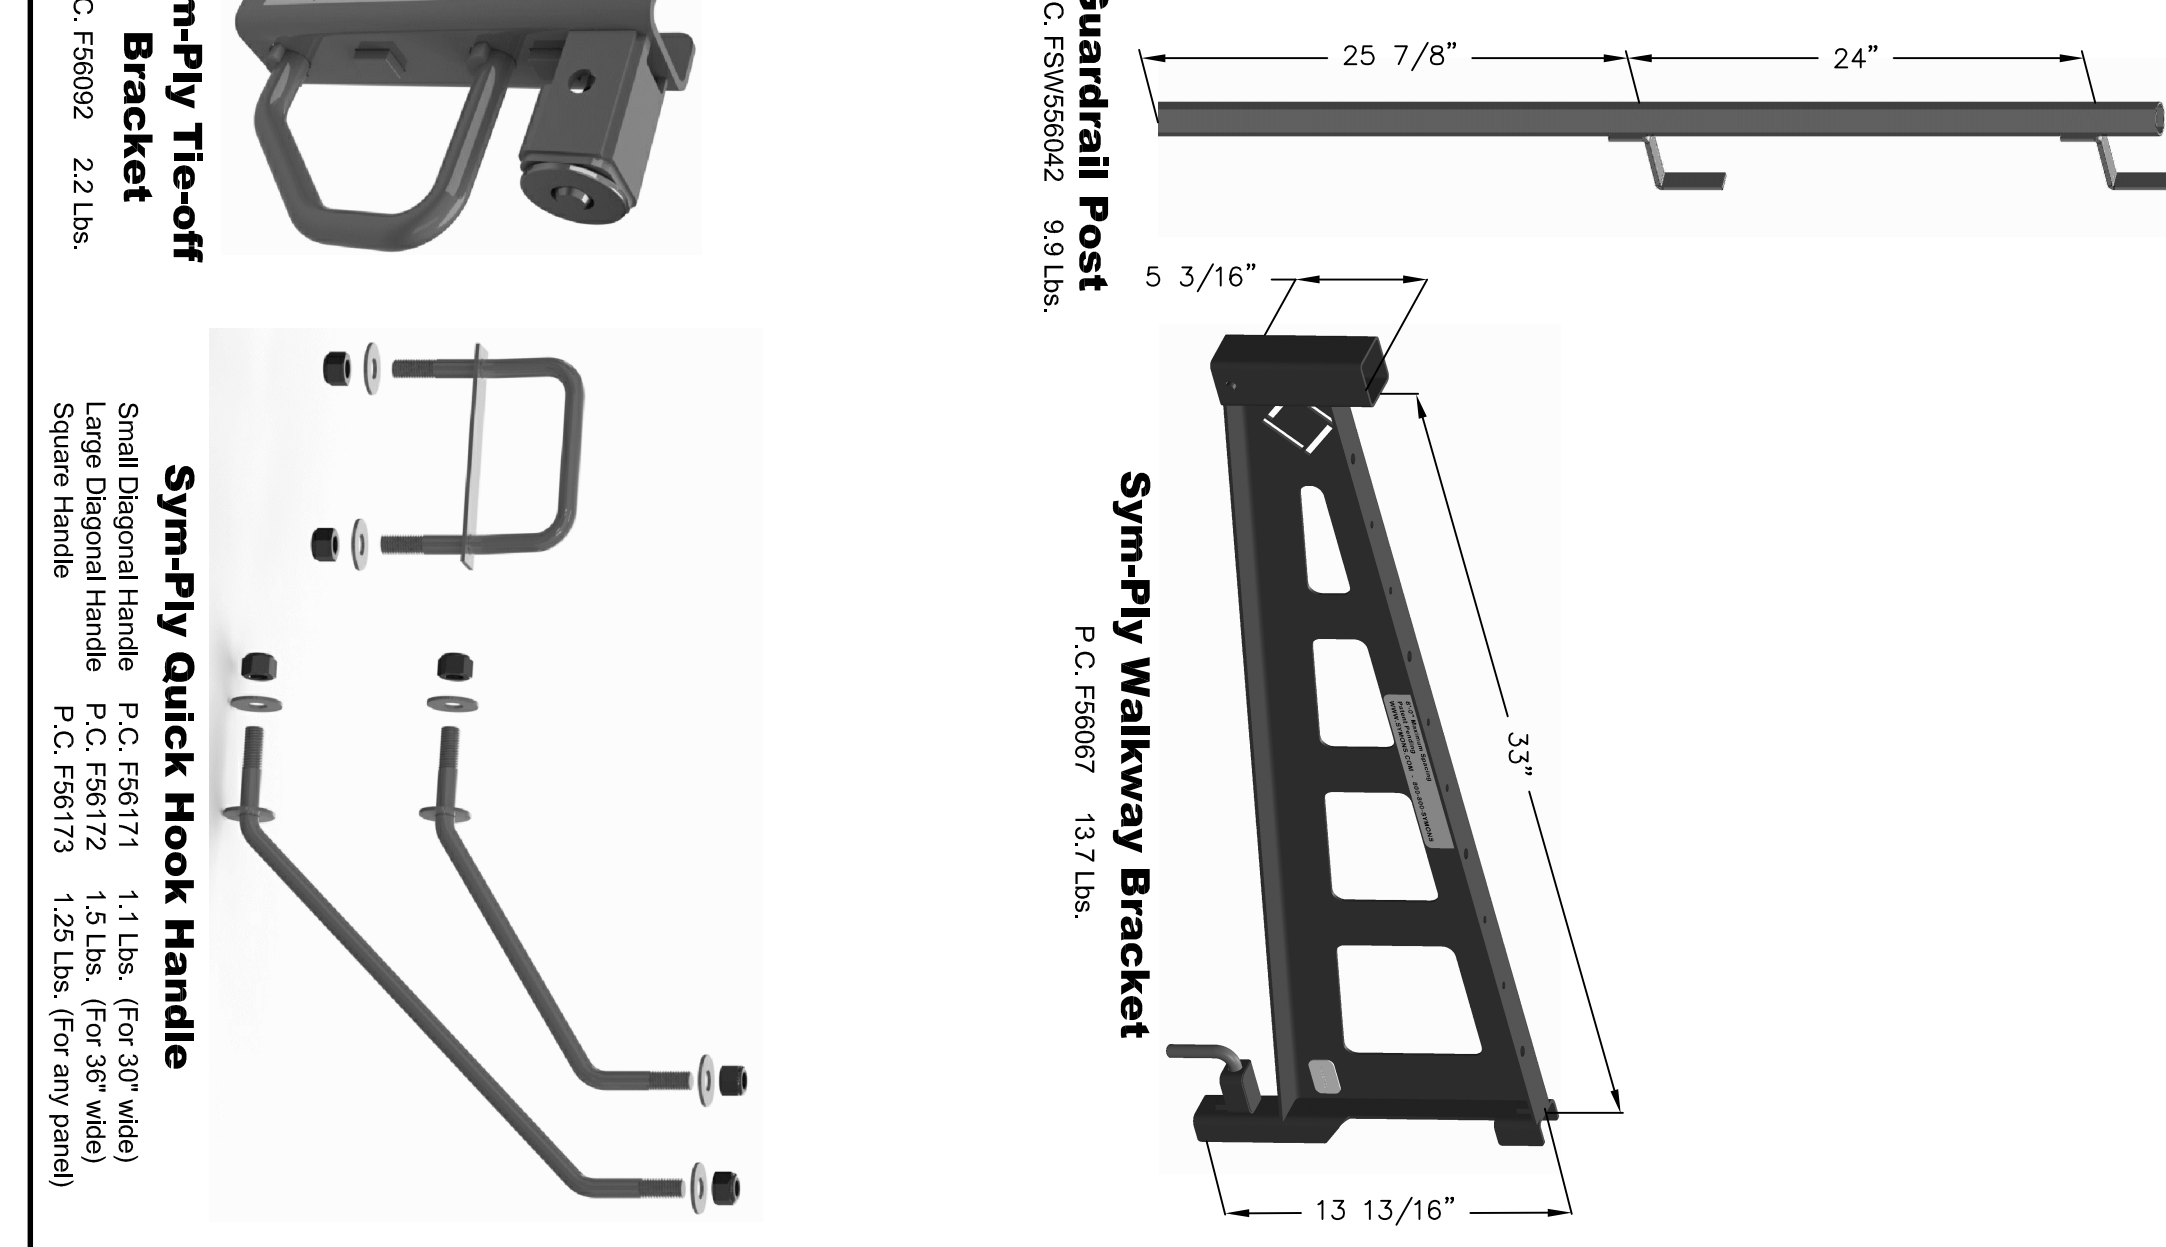

Sym-Ply IDENTIFICATION SHEET

THIS CHART WILL ASSIST IN ORDER PREPARATION AND IN THE PREPARATION OF RETURN EQUIPMENT LISTS FOR ALL SYM-PLY SYSTEM COMPONENTS AND ASSOCIATED COMPONENTS WHEN PLACING AN ORDER EITHER BY MAIL OR BY PHONE. PLEASE IDENTIFY EACH COMPONENT BY ITS CORRECT NAME AND PRODUCT CODE NUMBER. SHOULD YOU HAVE ANY QUESTIONS ABOUT AVAILABILITY OF A SPECIAL PRODUCT, PLEASE CONTACT YOUR SYMONS ACCOUNT MANAGER OR SYMONS DISTRIBUTION CENTER.

CODE	PRODUCT	WEIGHT (lbs)	PRODUCT	WEIGHT (lbs)	PRODUCT	WEIGHT (lbs)		
F56001	36" x 8" Panel	166	F56006	6" x 8" Panel	53	F56035	8" Outside Corner	26
F56011	36" x 6" Panel	134	F56016	6" x 6" Panel	39	F56036	6" Outside Corner	28
F56021	30" x 8" Panel	84	F56026	6" x 4" Panel	28	F56037	4" Outside Corner	18
F56031	30" x 6" Panel	64	F56032	2" x 8" Filler	38	F56010	12" x 8" Stripping Filler	144
F56002	30" x 8" Panel	151	F56017	2" x 6" Filler	29	F56020	12" x 8" Stripping Filler	109
F56012	30" x 6" Panel	117	F56027	2" x 4" Filler	20	F56030	12" x 4" Stripping Filler	74
F56022	30" x 4" Panel	47	F56008	1" x 8" Filler	33	F56091	12" x 8" Stripping Corner	226
F56042	30" x 2" Panel	78	F56018	1" x 6" Filler	25	F56090	12" x 6" Stripping Corner	172
F56003	24" x 8" Panel	128	F56028	1" x 4" Filler	17	F56089	12" x 4" Stripping Corner	116
F56013	24" x 6" Panel	106	F56039	14" x 8" Slip Plate	71	F56101	14" x 8" Slip Plate	62
F56023	24" x 6" Panel	39	F56038	14" x 6" Slip Plate	39	F56102	14" x 6" Slip Plate	39
F56043	24" x 2" Panel	80	F56033	12" x 8" Inside Corner	171	F40286	3/4" Hardened Washer	0.03
F56015	12" x 6" Panel	69	F56032	12" x 6" Inside Corner	133			
F56025	12" x 4" Panel	43	F56033	12" x 4" Inside Corner	93			
F56045	12" x 2" Panel	28						