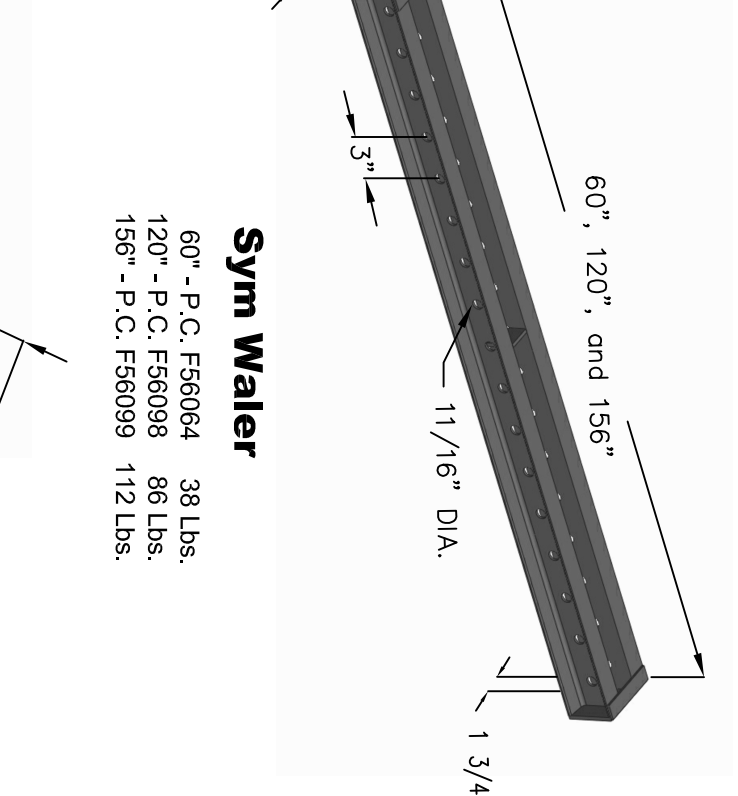

Sym-Ply IDENTIFICATION SHEET

THIS CHART WILL ASSIST IN ORDER PREPARATION AND IN THE PREPARATION OF RETURN EQUIPMENT LISTS FOR ALL SYM-PLY SYSTEM COMPONENTS AND ASSOCIATED COMPONENTS WHEN PLACING AN ORDER EITHER BY MAIL OR BY PHONE. PLEASE IDENTIFY EACH COMPONENT BY ITS CORRECT NAME AND PRODUCT CODE NUMBER. SHOULD YOU HAVE ANY QUESTIONS ABOUT AVAILABILITY OF A SPECIAL PRODUCT, PLEASE CONTACT YOUR SYMONS ACCOUNT MANAGER OR SYMONS DISTRIBUTION CENTER.

CODE	PRODUCT	WEIGHT (lbs)	PRODUCT	WEIGHT (lbs)	PRODUCT	WEIGHT (lbs)		
F56001	36" x 8" Panel	166	F56006	6" x 8" Panel	53	F56035	8" Outside Corner	26
F56011	36" x 6" Panel	134	F56016	6" x 6" Panel	39	F56036	6" Outside Corner	28
F56021	30" x 8" Panel	84	F56026	6" x 4" Panel	28	F56037	4" Outside Corner	18
F56031	30" x 6" Panel	64	F56032	2" x 8" Filler	38	F56010	12" x 8" Stripping Filler	144
F56002	30" x 8" Panel	151	F56017	2" x 6" Filler	29	F56020	12" x 8" Stripping Filler	109
F56012	30" x 6" Panel	117	F56027	2" x 4" Filler	20	F56030	12" x 4" Stripping Filler	74
F56022	30" x 4" Panel	47	F56008	1" x 8" Filler	33	F56091	12" x 8" Stripping Corner	226
F56042	30" x 2" Panel	78	F56018	1" x 6" Filler	25	F56090	12" x 6" Stripping Corner	172
F56003	24" x 8" Panel	128	F56028	1" x 4" Filler	17	F56089	12" x 4" Stripping Corner	116
F56013	24" x 6" Panel	106	F56039	14" x 8" Slip Plate	71	F56101	14" x 8" Slip Plate	62
F56023	24" x 6" Panel	39	F56038	14" x 6" Slip Plate	39	F56102	14" x 6" Slip Plate	39
F56043	24" x 2" Panel	80	F56033	12" x 8" Inside Corner	171	F40286	3/4" Hardened Washer	0.03
F56015	12" x 6" Panel	69	F56032	12" x 6" Inside Corner	133			
F56025	12" x 4" Panel	43	F56033	12" x 4" Inside Corner	93			
F56045	12" x 2" Panel	28						